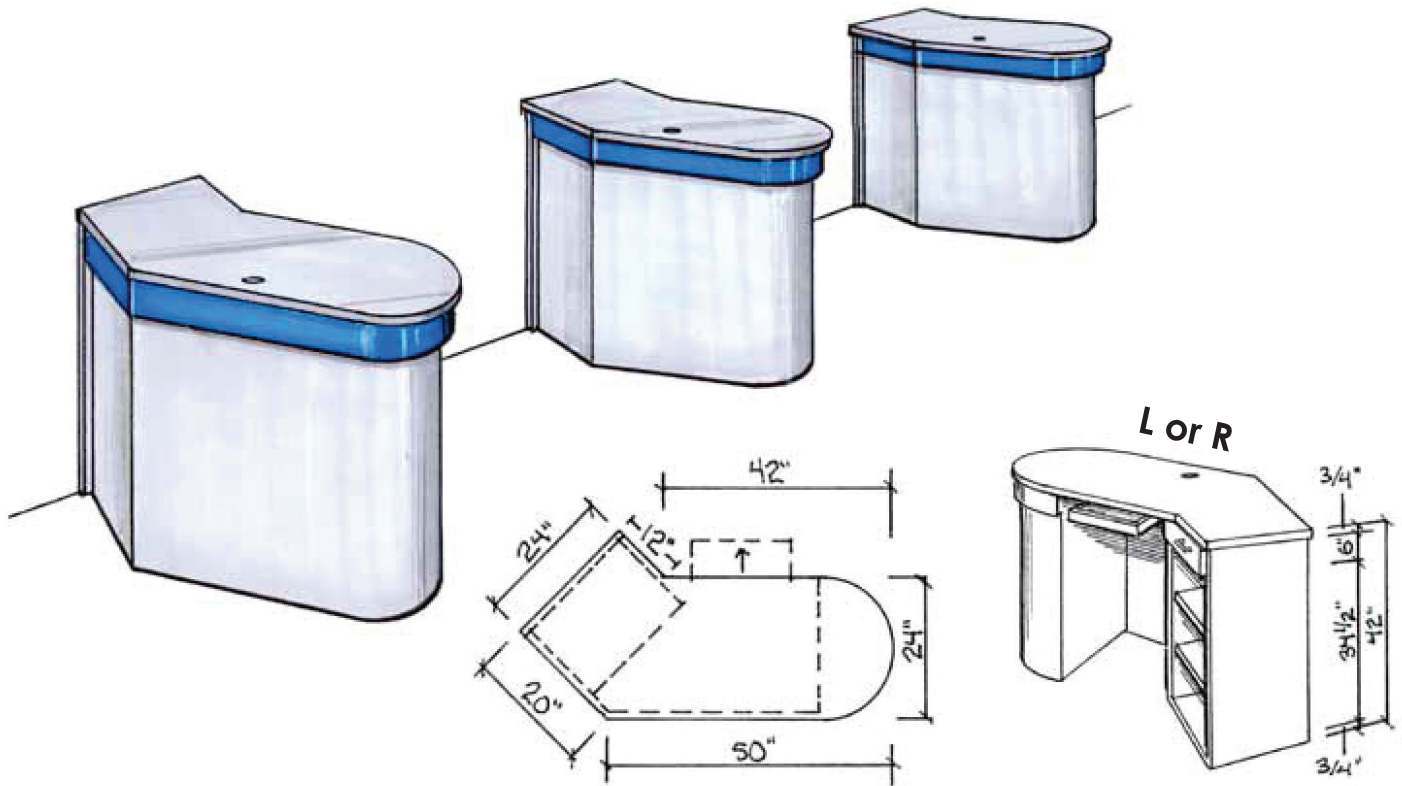

SWD05

SWD05-FB: Product Specifications

Durable, commercial grade, laminate service advisor desk

24"D x 42"W x 42"H

Top and Base: Folkstone

Accent: Blue

2 adjustable shelves, top drawer & keyboard tray

Available in various colors and grommets

Specify right or left (shown) pedestal

The leader in automotive dealership furnishings!

727-540-9714

www.autodealershipfurniture.com