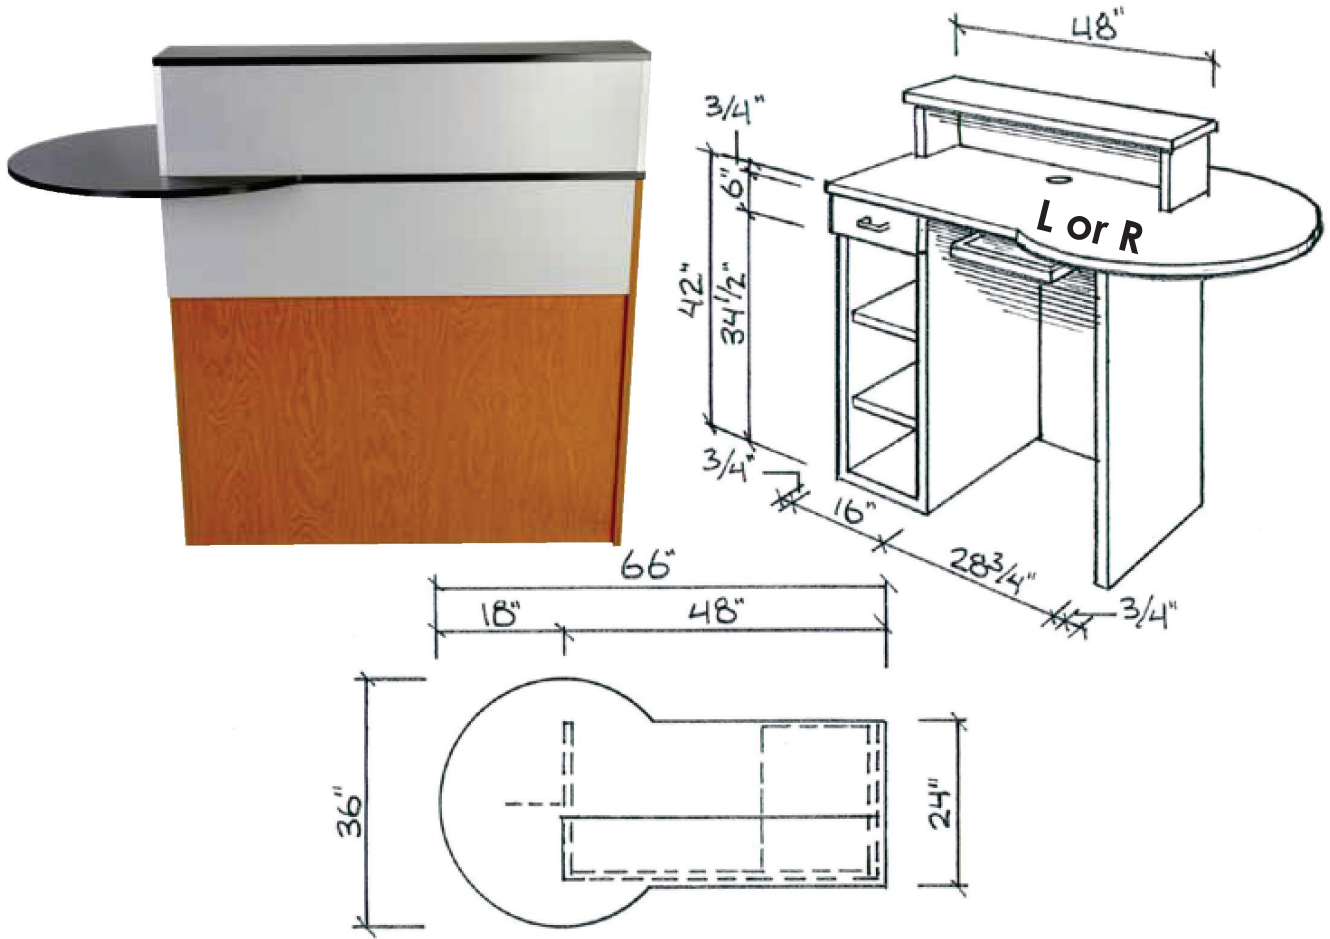

## SWD04-FCR: Product Specifications

Durable, commercial grade, laminate service advisor desk

36"D x 66"W x 42"H

Top: Carbon Granite

Base: Folkstone / Accent: Blue

2 adjustable shelves, top drawer & keyboard tray

Available in various colors and grommets

Specify right or left (shown) pedestal

**The leader in automotive dealership furnishings!**

☎ 727-540-9714

[www.autodealershipfurniture.com](http://www.autodealershipfurniture.com)