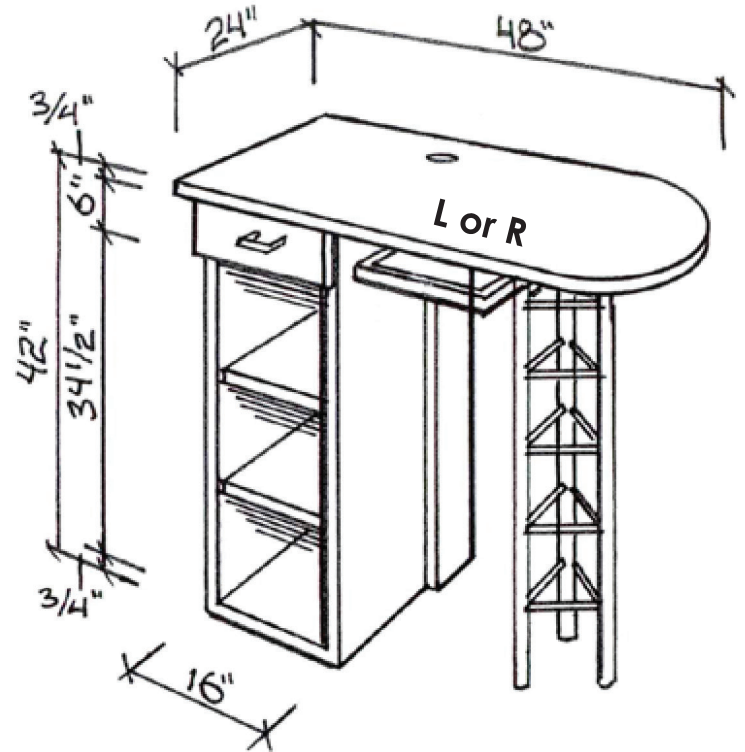

SWD03SS

SWD03SS-FR: Product Specifications

Durable, commercial grade, laminate service advisor desk

24"D x 48"W x 42"H

Top and Base: Folkstone

Accent: Red

Tripod: Silver Metallic

2 adjustable shelves, top drawer & keyboard tray

Available in various colors and grommets

Specify right or left (shown) pedestal

The leader in automotive dealership furnishings!

727-540-9714

www.autodealershipfurniture.com