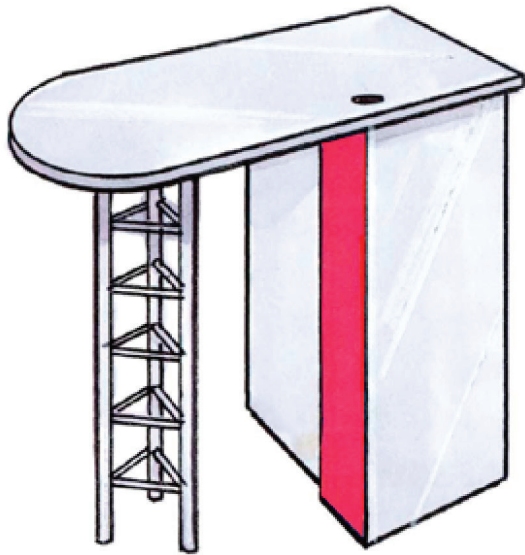

SWD03SS

SWD03SS-FR: Product Specifications

Durable, commercial grade, laminate service advisor desk

24"D x 48"W x 42"H

Top and Base: Folkstone

Accent: Red

Tripod: Silver Metallic

2 adjustable shelves, top drawer & keyboard tray

Available in various colors and grommets

Specify right or left (shown) pedestal

The leader in automotive dealership furnishings!

727-540-9714

www.autodealershipfurniture.com