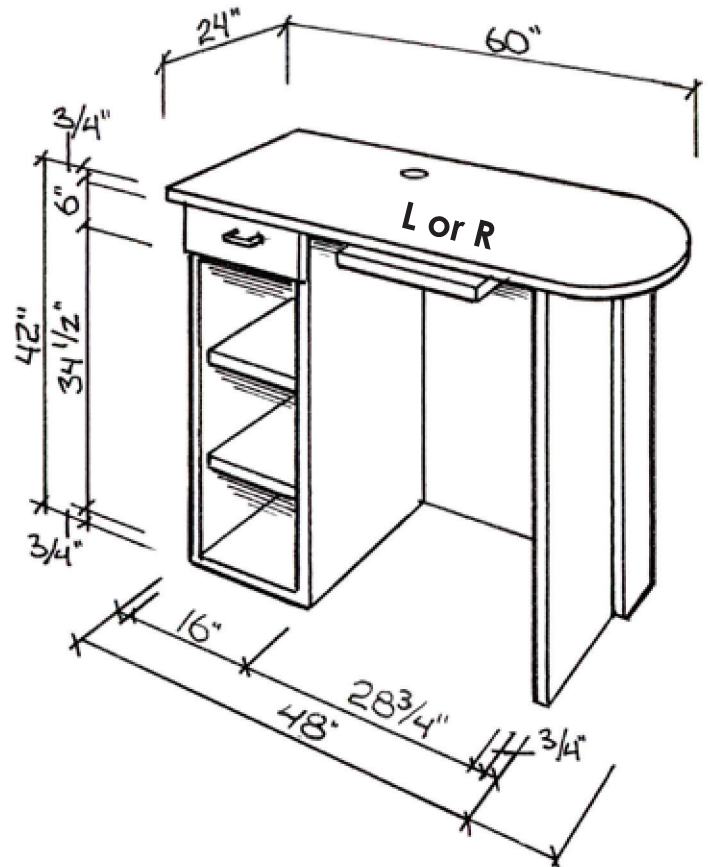

## SWD02-FB: Product Specifications

Durable, commercial grade, laminate service advisor desk

24"D x 60"W x 42"H

Top and Base: Folkstone

Accent: Blue

2 adjustable shelves, top drawer & keyboard tray

Available in various colors and grommets

Specify right or left (shown) pedestal

**The leader in automotive dealership furnishings!**

727-540-9714

[www.autodealershipfurniture.com](http://www.autodealershipfurniture.com)