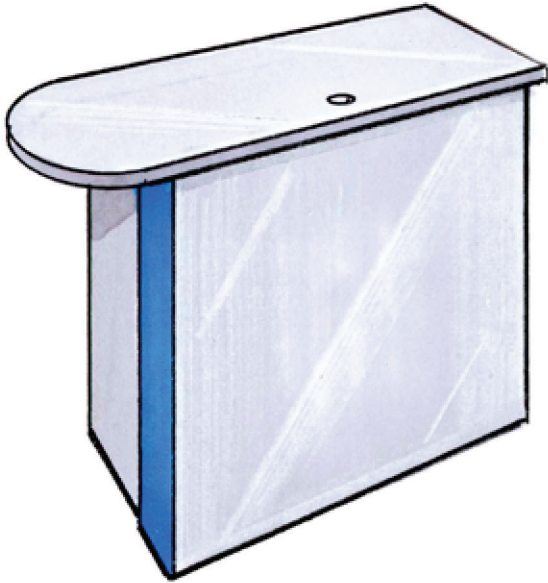

## SWD02-FB: Product Specifications

Durable, commercial grade, laminate service advisor desk

24"D x 60"W x 42"H

Top and Base: Folkstone

Accent: Blue

2 adjustable shelves, top drawer & keyboard tray

Available in various colors and grommets