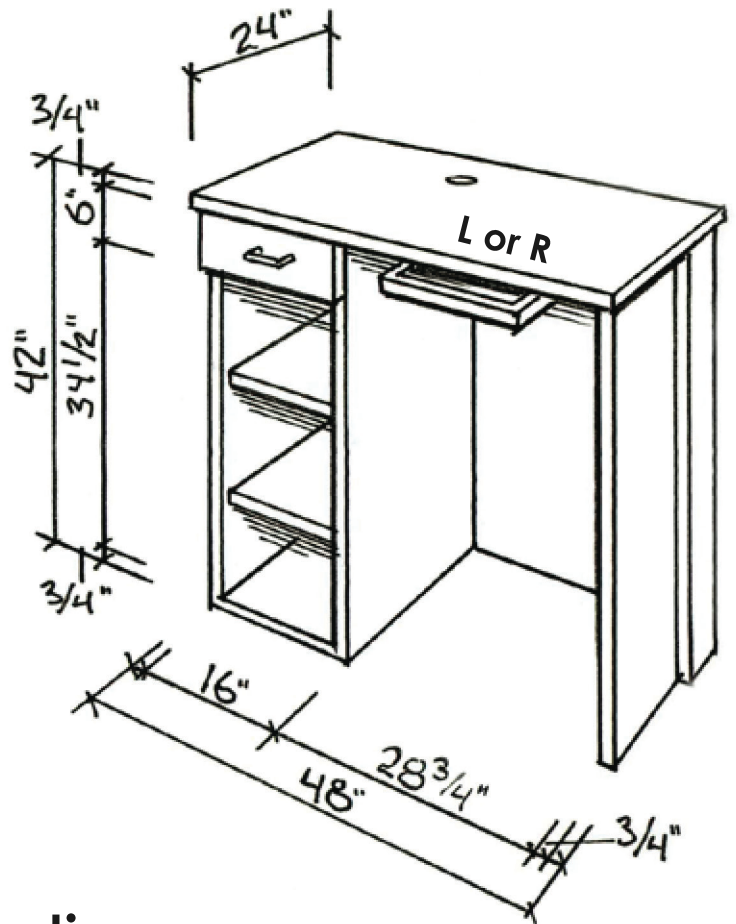

## SWD01-FB: Product Specifications

Durable, commercial grade, laminate service advisor desk

24"D x 48"W x 42"H

Top and Base: Folkstone

Accent: Blue

2 adjustable shelves, top drawer & keyboard tray

Available in various colors and grommets

Specify right or left (shown) pedestal

**The leader in automotive dealership furnishings!**

☎ 727-540-9714

[www.autodealershipfurniture.com](http://www.autodealershipfurniture.com)