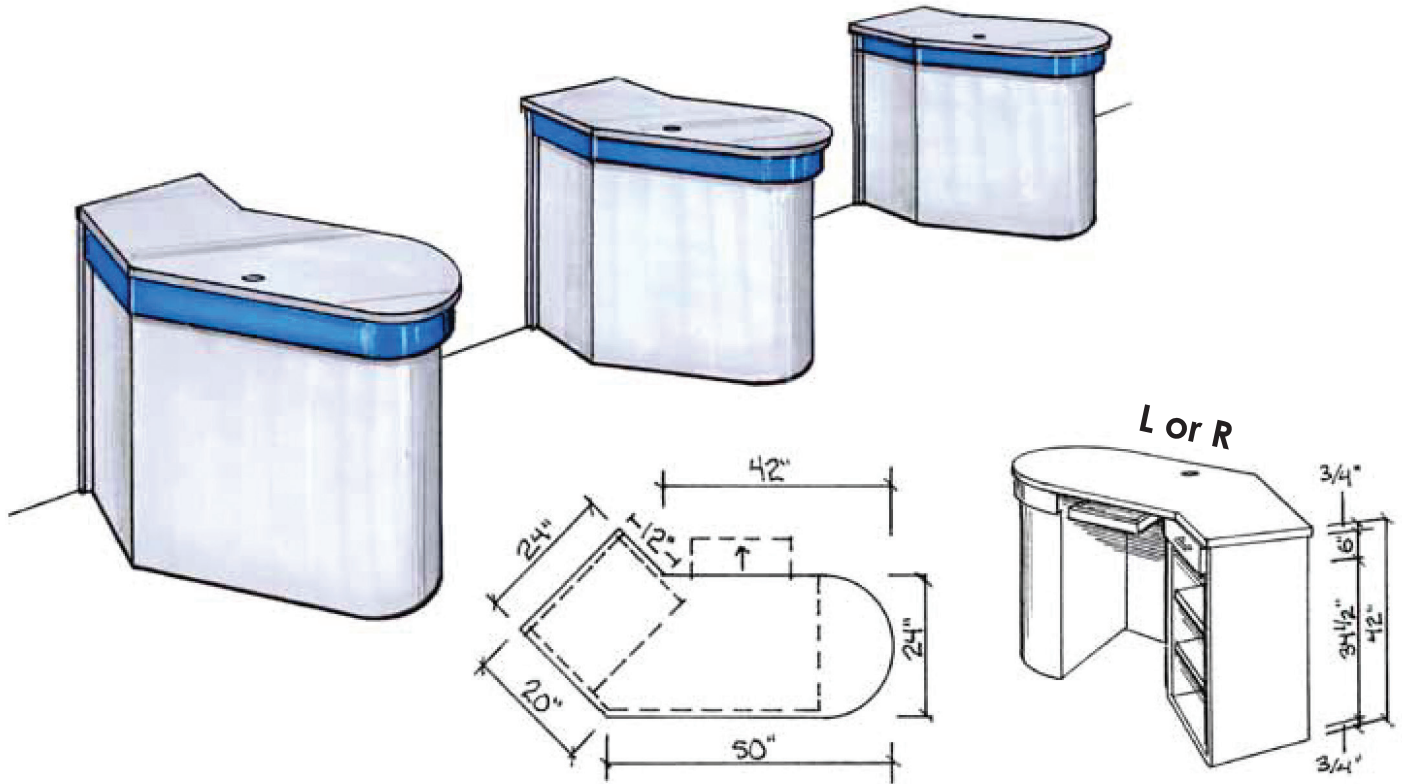

SWD05

SWD05-FB: Product Specifications

Durable, commercial grade, laminate service advisor desk

24"D x 42"W x 42"H

Top and Base: Folkstone

Accent: Blue

2 adjustable shelves, top drawer & keyboard tray

Available in various colors and grommets

Specify right or left (shown) pedestal

The leader in automotive dealership furnishings!

727-540-9715

www.autodealershipfurniture.com