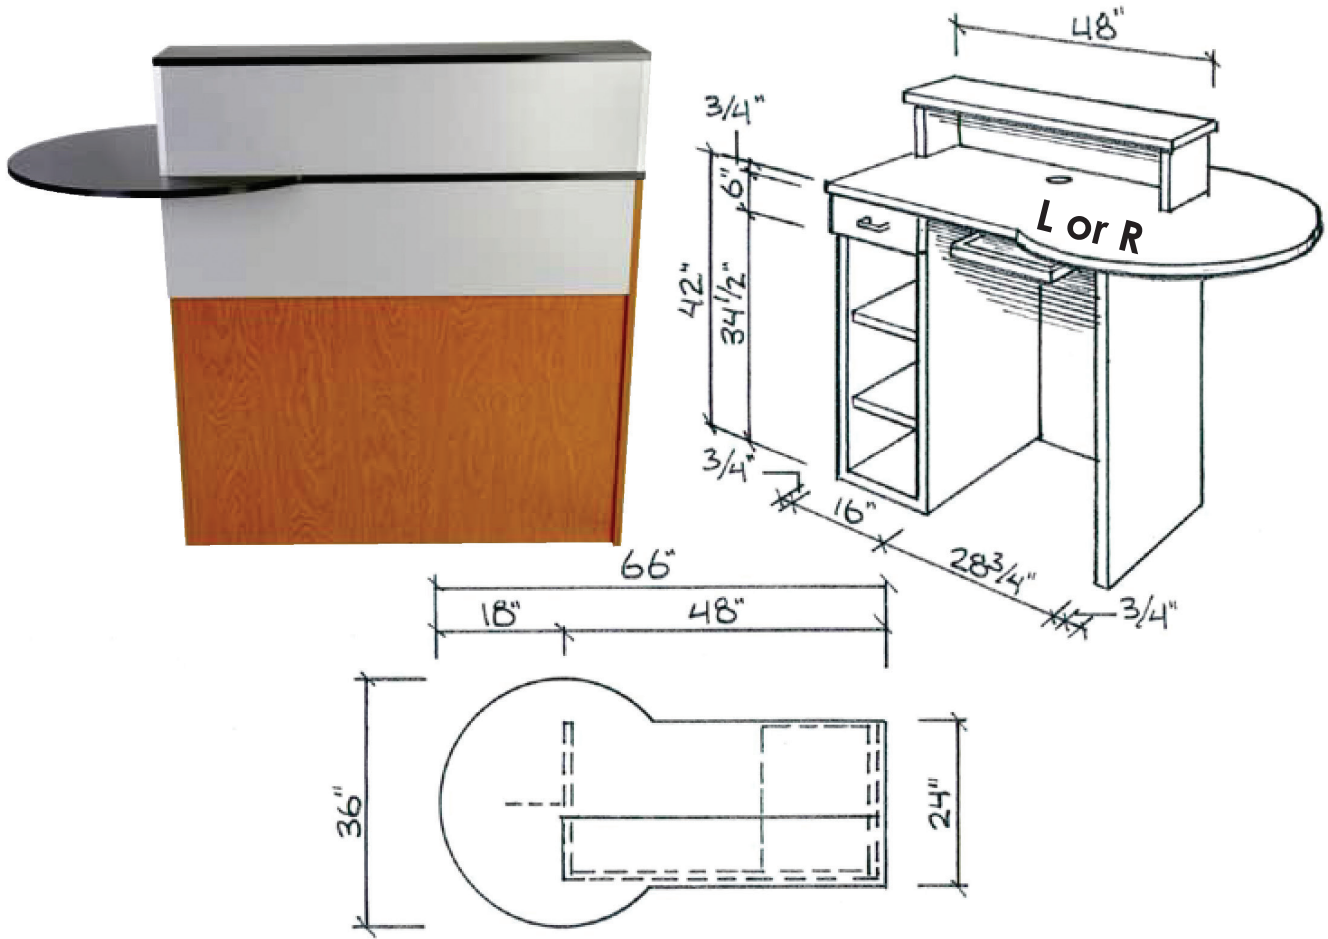

SWD04

SWD04-FCR: Product Specifications

Durable, commercial grade, laminate service advisor desk

36"D x 66"W x 42"H

Top: Carbon Granite

Base: Folkstone / Accent: Blue

2 adjustable shelves, top drawer & keyboard tray

Available in various colors and grommets

Specify right or left (shown) pedestal

The leader in automotive dealership furnishings!

☎ 727-540-9715

www.autodealershipfurniture.com