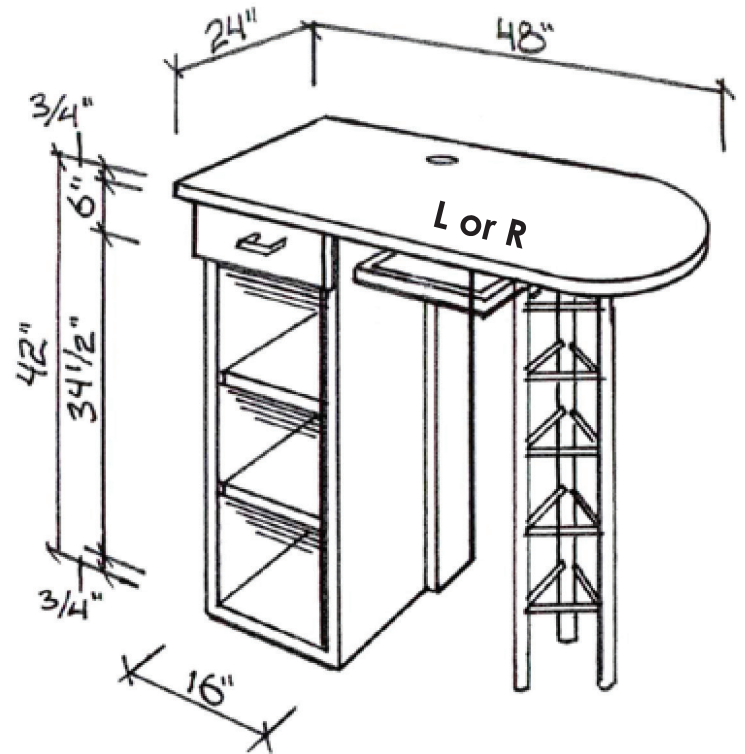

SWD03SS

SWD03SS-FR: Product Specifications

Durable, commercial grade, laminate service advisor desk

24"D x 48"W x 42"H

Top and Base: Folkstone

Accent: Red

Tripod: Silver Metallic

2 adjustable shelves, top drawer & keyboard tray

Available in various colors and grommets

Specify right or left (shown) pedestal

The leader in automotive dealership furnishings!

☎ 727-540-9715

www.autodealershipfurniture.com