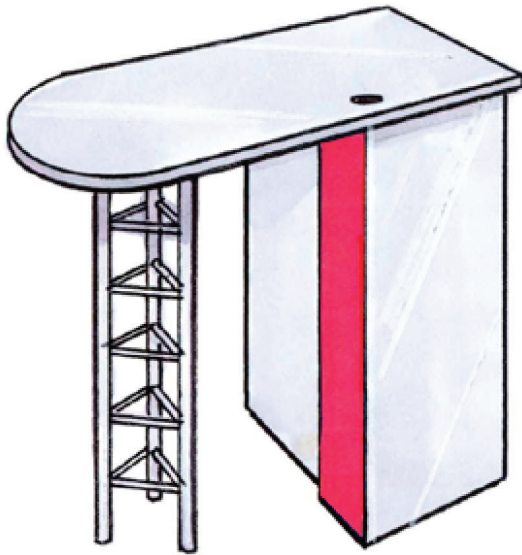

SWD03SS

SWD03SS-FR: Product Specifications

Durable, commercial grade, laminate service advisor desk

24"D x 48"W x 42"H

Top and Base: Folkstone

Accent: Red

Tripod: Silver Metallic

2 adjustable shelves, top drawer & keyboard tray

Available in various colors and grommets

Specify right or left (shown) pedestal

The leader in automotive dealership furnishings!

☎ 727-540-9715

www.autodealershipfurniture.com