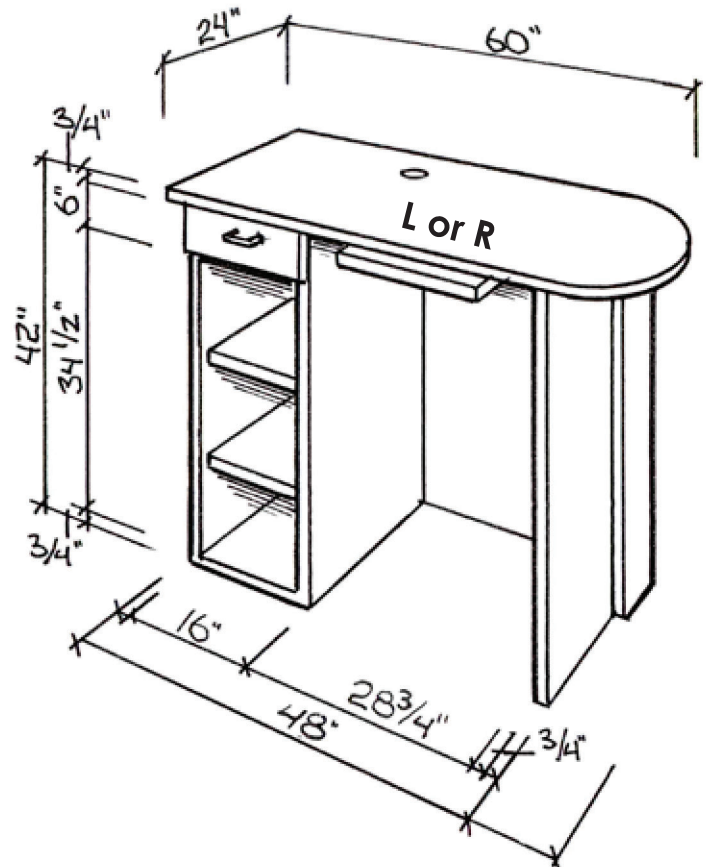

## SWD02-FB: Product Specifications

Durable, commercial grade, laminate service advisor desk

24"D x 60"W x 42"H

Top and Base: Folkstone

Accent: Blue

2 adjustable shelves, top drawer & keyboard tray

Available in various colors and grommets

Specify right or left (shown) pedestal

**The leader in automotive dealership furnishings!**

727-540-9715

[www.autodealershipfurniture.com](http://www.autodealershipfurniture.com)