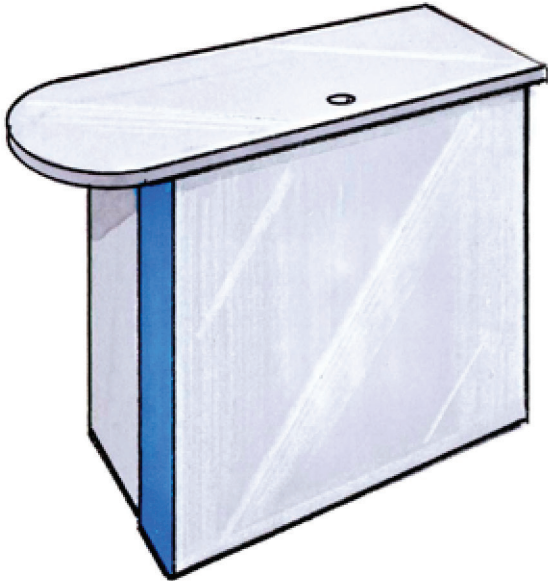

## SWD02-FB: Product Specifications

Durable, commercial grade, laminate service advisor desk

24"D x 60"W x 42"H

Top and Base: Folkstone

Accent: Blue

2 adjustable shelves, top drawer & keyboard tray

Available in various colors and grommets