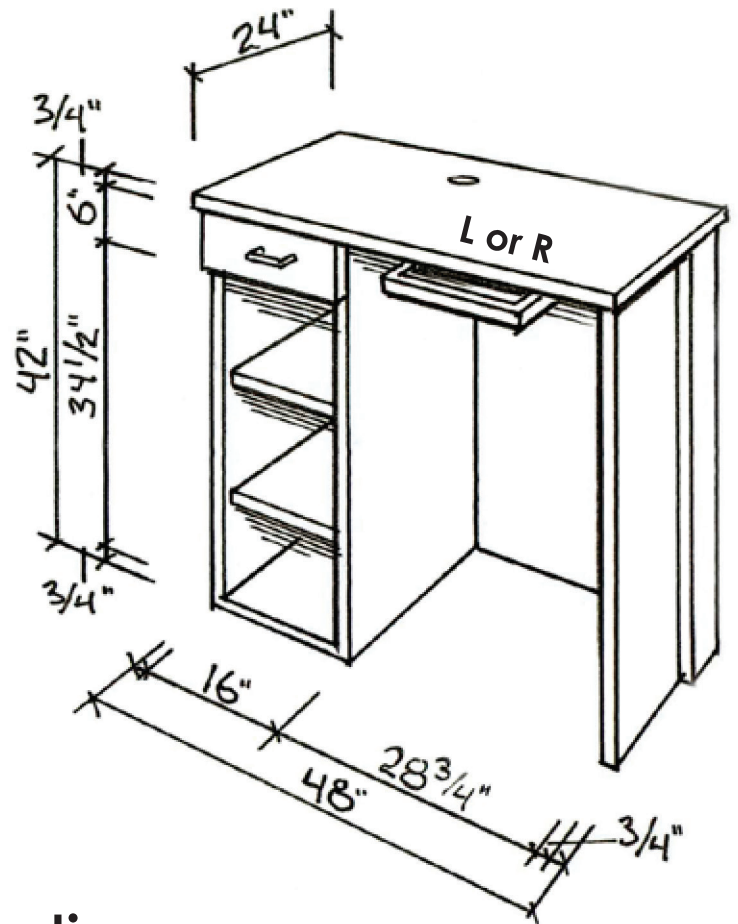

SWD01

SWD01-FB: Product Specifications

Durable, commercial grade, laminate service advisor desk

24"D x 48"W x 42"H

Top and Base: Folkstone

Accent: Blue

2 adjustable shelves, top drawer & keyboard tray

Available in various colors and grommets

Specify right or left (shown) pedestal

The leader in automotive dealership furnishings!

727-540-9715

www.autodealershipfurniture.com